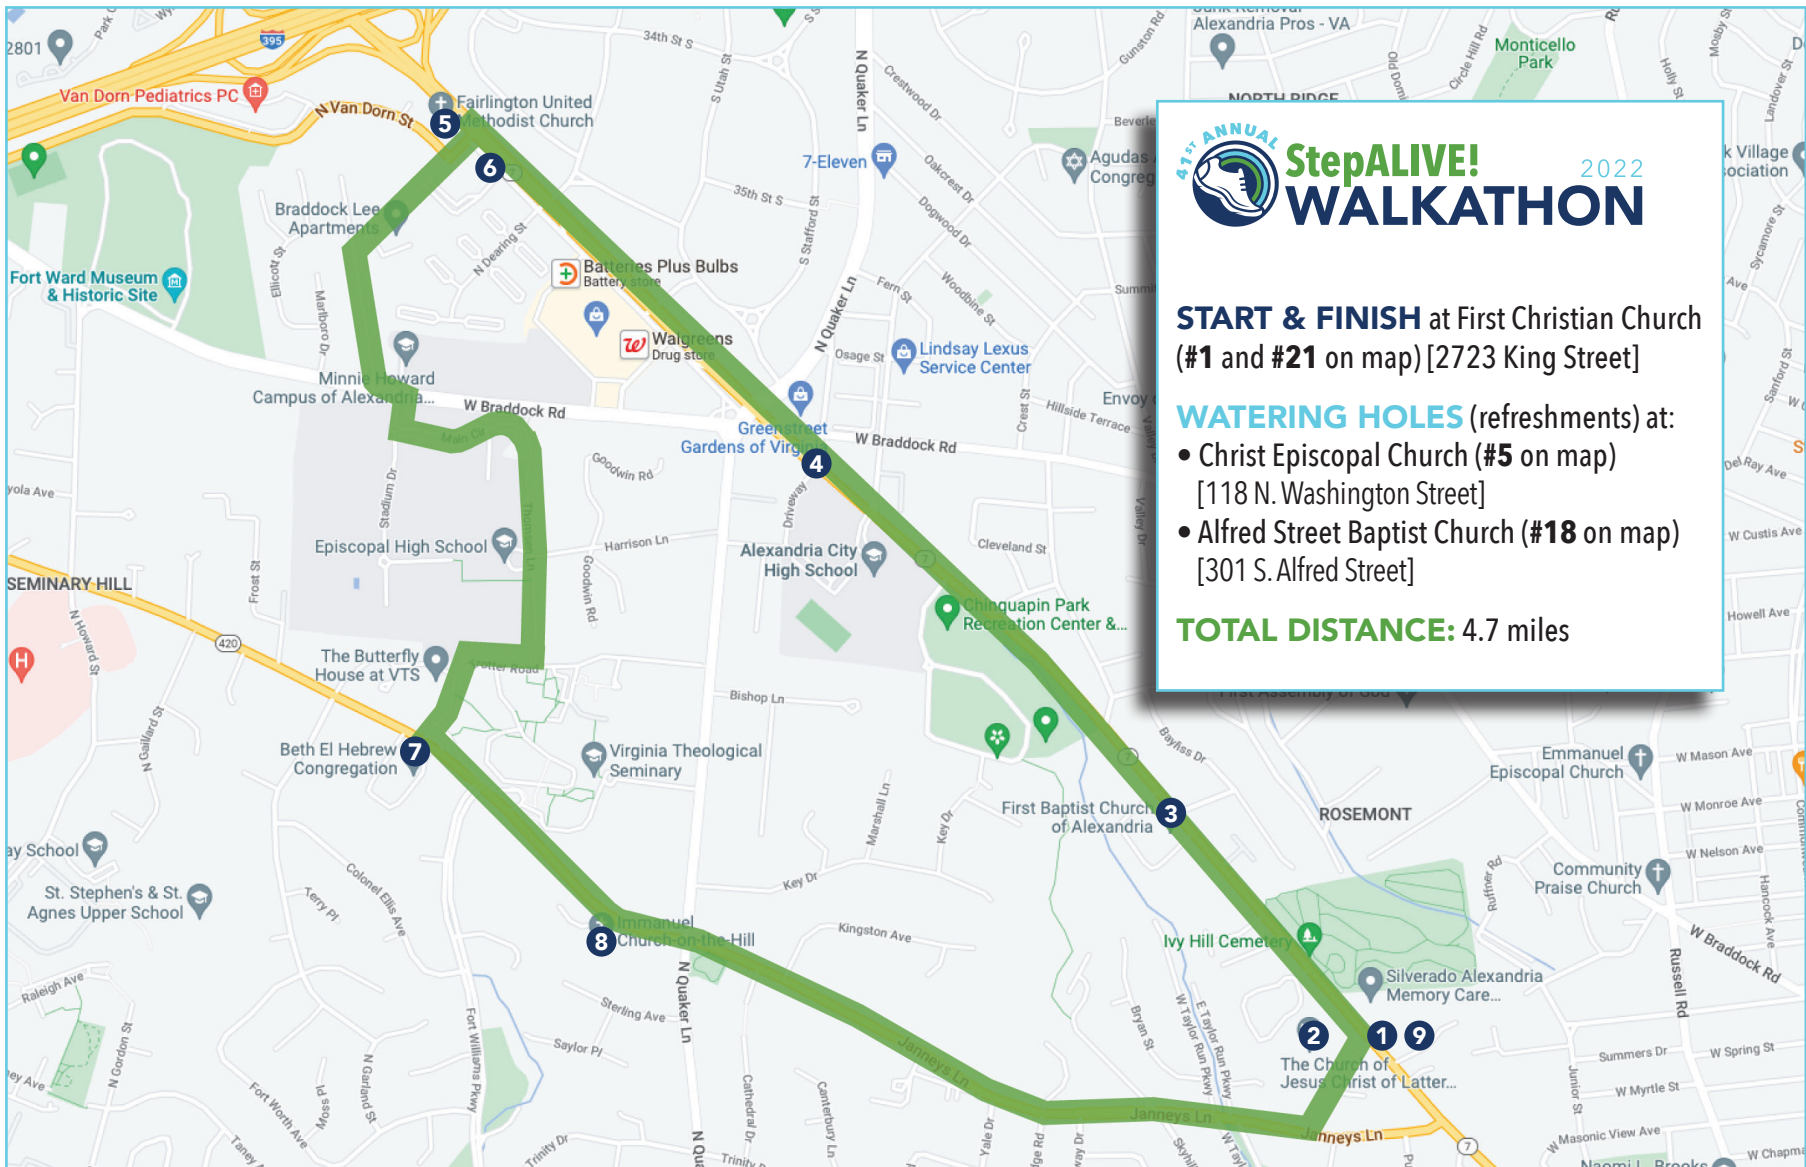

WALKING MAP

703-837-9300 • info@alive-inc.org
www.alive-inc.org

  @alive4alexandria  @alive4alexVA

Faith organizations on the route are among the 48 congregations who make up ALIVE!

**If you need assistance or a ride during the Walk,
please call the StepALIVE! SAG Wagon at (703) 969-6291.**