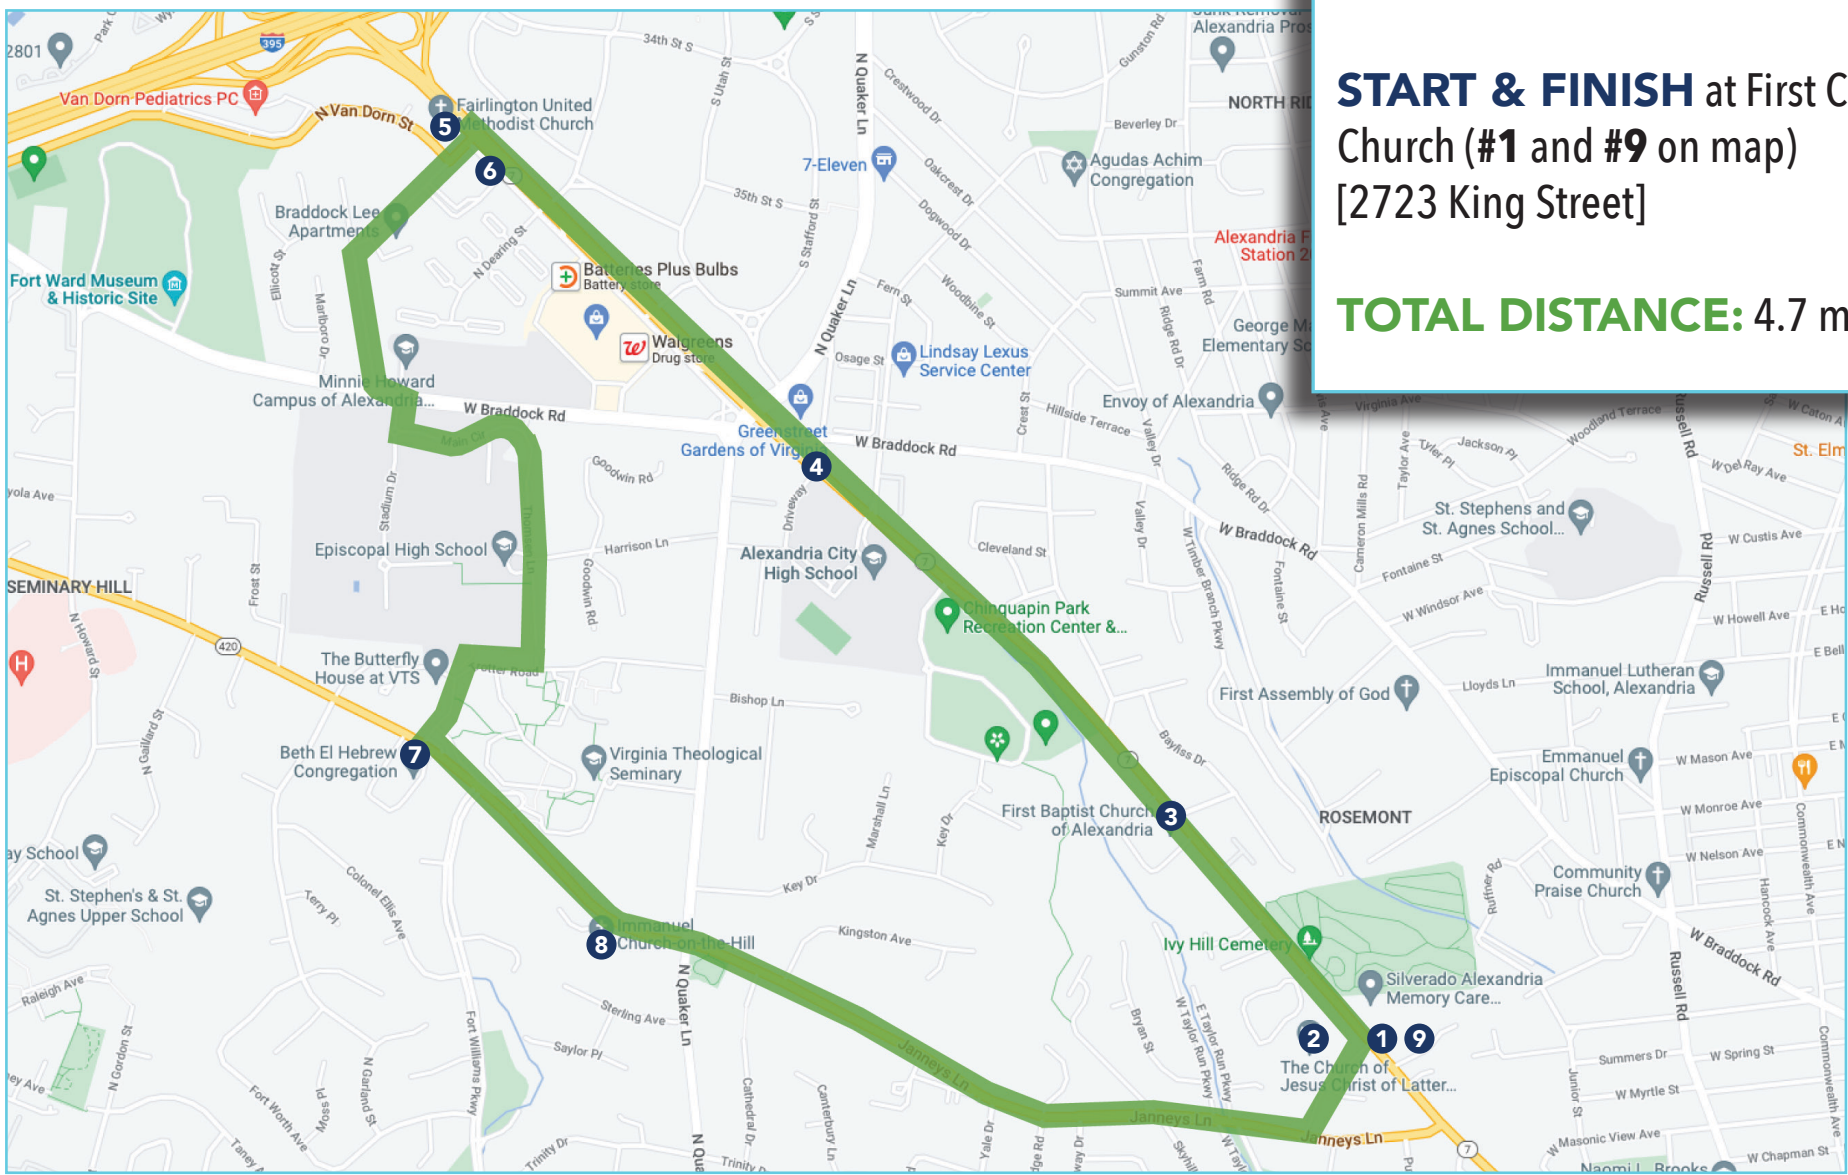

WALKING MAP

START & FINISH at First Christian Church (#1 and #9 on map)
[2723 King Street]

TOTAL DISTANCE: 4.7 miles

703-837-9300 • info@alive-inc.org
www.alive-inc.org

@alive4alexandria @alive4alexVA

Faith organizations on the route are among the 48 congregations who make up ALIVE!

**If you need assistance or a ride during the Walk,
please call the StepALIVE! SAG Wagon at 703-548-9255.**

StepALIVE!

2022

WALKATHON

WALKING ROUTE

Miles / MAP POINT / Instructions

- 0.0 **1** Depart **First Christian Church** [2723 King St] and walk North-West on King St for 0.2 miles.
- 0.2 **2** Pass **The Church of Jesus Christ of Latter-day Saints** [2810 King St].
- 0.6 **3** Continue on King St for 0.4 miles, Pass **First Baptist Church of Alexandria** [2932 King St], stay on King St (West) for 0.7 miles.
- 1.3 **4** Pass **Oakland Baptist Church** [3408 King St], stay on King St (West) for 0.6 miles. Pass **Fairlington United Methodist Church** [3900 King St].
- 1.9 **5** Continue 0.2 miles on King St and arrive at **Fairlington Presbyterian Church** [3846 King St].

TURN AROUND HERE FOR 1.9 MILE OPTION COURSE

- 6** Turn Left onto Menokin Dr and then Left onto Main Circle and continue as it turns into Thomsen Ln. Stay on Trotter Rd and turn Left onto Seminary Ln for 1.2 miles.
- 3.1 **7** Pass **Beth El Hebrew Congregation** [3830 Seminary Road] continue on Seminary Rd for 0.4 miles.
- 3.5 **8** Pass **Immanuel Church-on-the-Hill** [3606 Seminary Road]. Cross N Quaker Ln and continue East on Janneys Ln for 0.8 miles. Turn Left on Melrose St and then turn Right onto King St.
- 4.7 **9** Arrive at **First Christian Church** [2723 King St] for a community gathering!